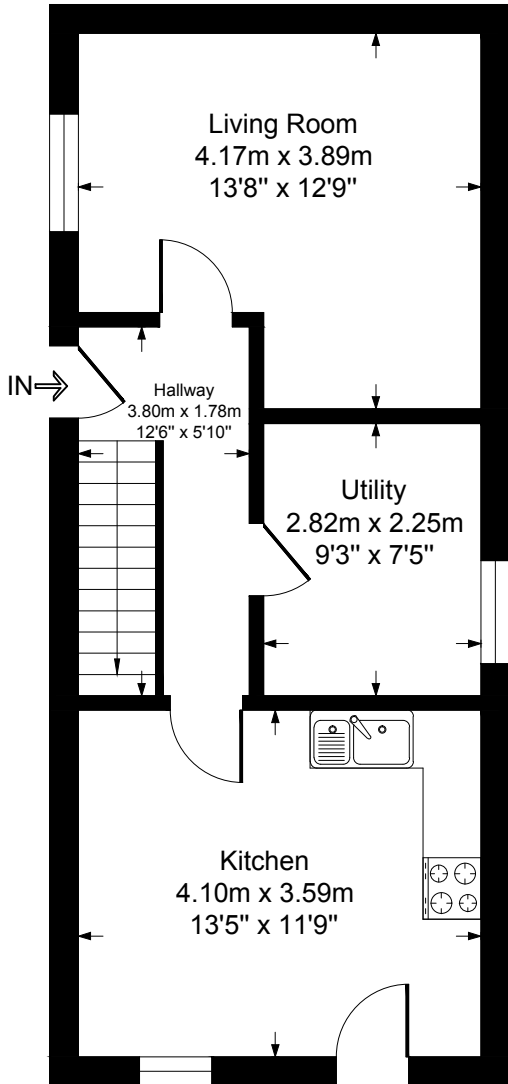

# Scaldhurst

Approximate Gross Internal Floor Area = 88.4 sq m / 952 sq ft

Ground Floor

First Floor