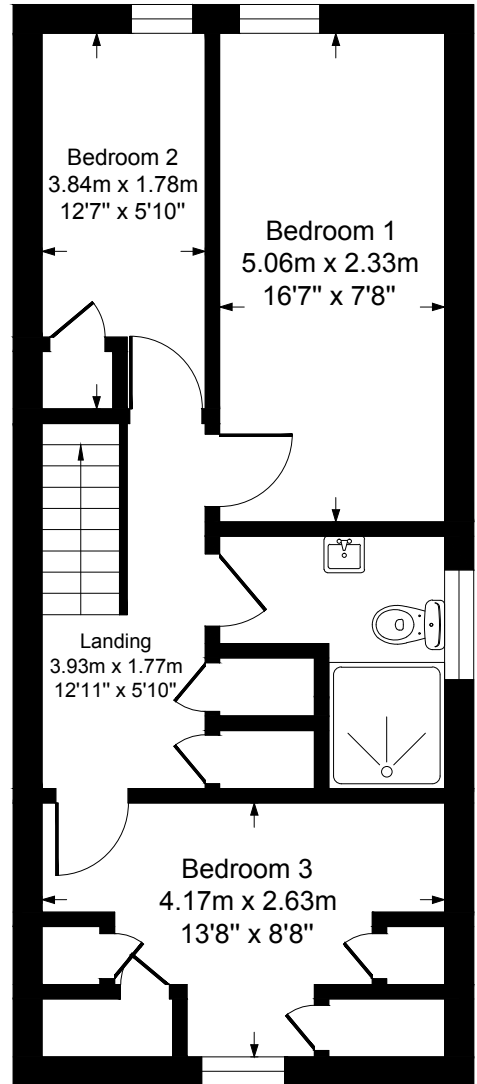

# Scaldhurst

Approximate Gross Internal Floor Area = 88.4 sq m / 952 sq ft

Ground Floor

First Floor